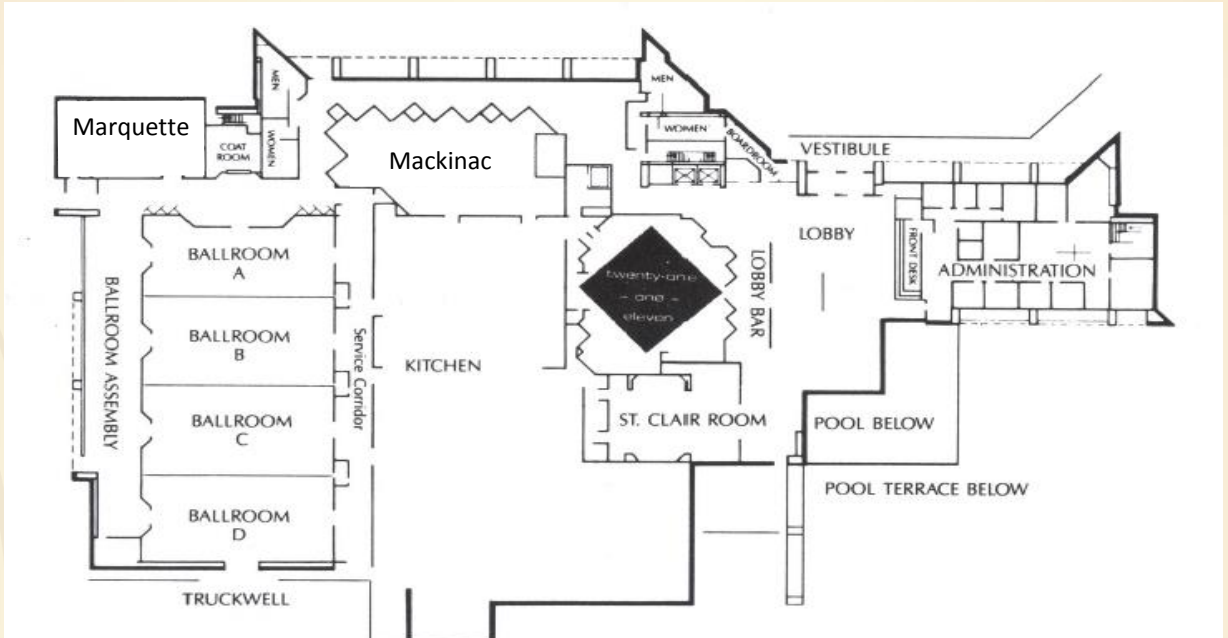

meeting information

Sheraton Detroit Novi

Room	Sq Ft	Ceiling Height	Theatre	Classroom	Conference	U Shape	Banquet
Grand Ballroom	8778	10.8'	800	400	190	NA	500
Ballroom A	1716	10.8'	120	80	40	40	100
Ballroom B	2178	10.8'	200	108	50	40	150
Ballroom C	2178	10.8'	200	108	50	40	150
Ballroom D	2178	10.8'	200	108	50	40	150
St. Clair	1815	8'	120	72	40	40	100
Mackinac	2126	10'	60	60	35	30	200
Marquette	1320	9.3'	100	60	30	30	70
Boardroom	386	8'	-	-	12	-	-

Sheraton
21111 Haggerty Road Novi, MI 48375

everything
YOU NEED
is here

meeting information

Sheraton Detroit Novi

Room	Sq Ft	Ceiling Height	Theatre	Classroom	Conference	U Shape	Banquet
Kensington	520	8'	30	21	15	20	30
Petoskey	615	8'	40	24	20	25	40
Isle Royale	615	8'	40	24	20	25	40
Leelanau	615	8'	40	24	20	25	40
Keweenaw	615	8'	40	24	20	25	40
Manitou	615	8'	40	24	20	25	40
Interlochen	615	8'	40	24	20	25	40
Saugatuck	615	8'	40	24	20	25	40
Charlevoix	930	8'	60	36	30	30	50