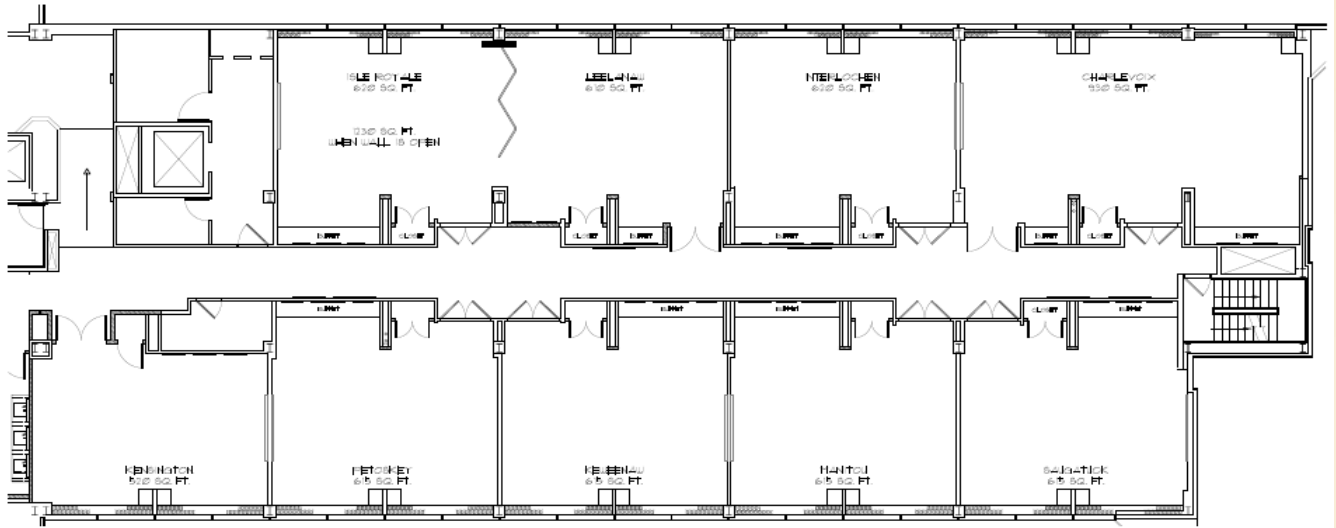

meeting information

Sheraton Detroit Novi

Room	Sq Ft	Ceiling Height	Theatre	Classroom	Conference	U Shape	Banquet
Grand Ballroom	8778	10.8'	800	400	190	NA	500
Ballroom A	1716	10.8'	120	80	40	40	100
Ballroom B	2178	10.8'	200	108	50	40	150
Ballroom C	2178	10.8'	200	108	50	40	150
Ballroom D	2178	10.8'	200	108	50	40	150
St. Clair	1815	8'	120	72	40	40	100
Mackinac	2126	10'	60	60	35	30	200
Marquette	1320	9.3'	100	60	30	30	70
Boardroom	386	8'	-	-	12	-	-

Sheraton
21111 Haggerty Road Novi, MI 48375

everything
YOU NEED
is here

meeting information

Sheraton Detroit Novi

Room	Sq Ft	Ceiling Height	Theatre	Classroom	Conference	U Shape	Banquet
Kensington	520	8'	30	21	15	20	30
Petoskey	615	8'	40	24	20	25	40
Isle Royale	615	8'	40	24	20	25	40
Leelanau	615	8'	40	24	20	25	40
Keweenaw	615	8'	40	24	20	25	40
Manitou	615	8'	40	24	20	25	40
Interlochen	615	8'	40	24	20	25	40
Saugatuck	615	8'	40	24	20	25	40
Charlevoix	930	8'	60	36	30	30	50