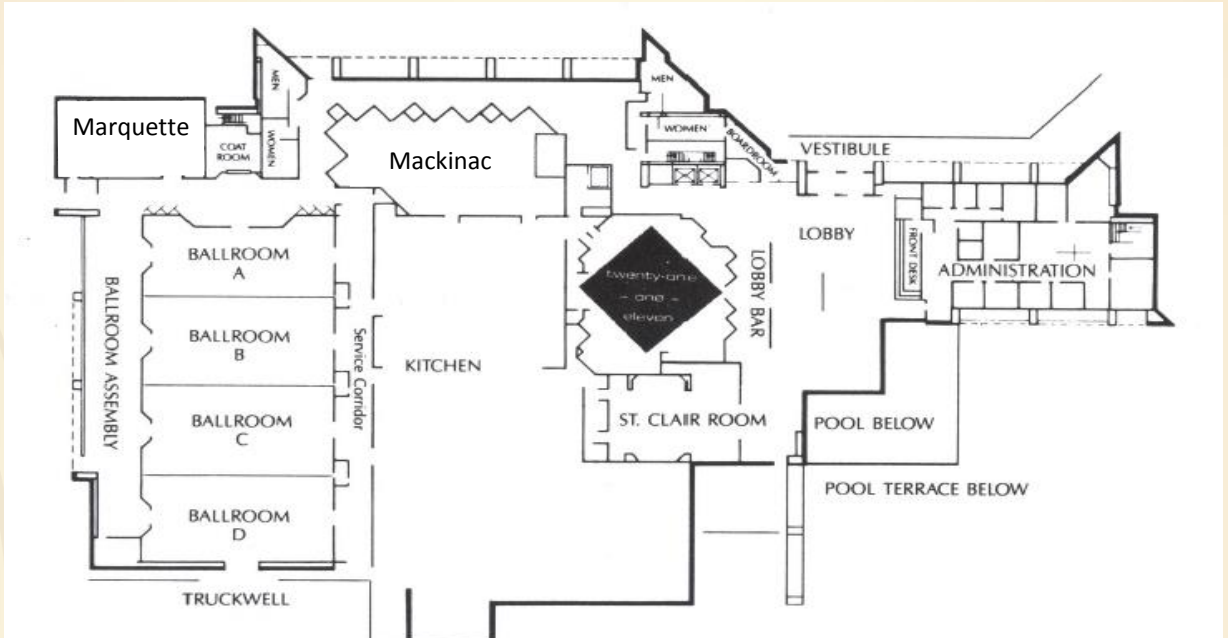

meeting information

Sheraton Detroit Novi

Room	Sq Ft	Ceiling Height	Theatre	Classroom	Conference	U Shape	Banquet
Grand Ballroom	8778	10.8'	800	400	190	NA	500
Ballroom A	1716	10.8'	120	80	40	40	100
Ballroom B	2178	10.8'	200	108	50	40	150
Ballroom C	2178	10.8'	200	108	50	40	150
Ballroom D	2178	10.8'	200	108	50	40	150
St. Clair	1815	8'	120	72	40	40	100
Mackinac	2126	10'	60	60	35	30	200
Marquette	1320	9.3'	100	60	30	30	70
Boardroom	386	8'	-	-	12	-	-

everything
YOU NEED
is here

Sheraton
21111 Haggerty Road Novi, MI 48375

meeting information

Sheraton Detroit Novi

Room	Sq Ft	Ceiling Height	Theatre	Classroom	Conference	U Shape	Banquet
Kensington	520	8'	30	21	15	20	30
Petoskey	615	8'	40	24	20	25	40
Isle Royale	615	8'	40	24	20	25	40
Leelanau	615	8'	40	24	20	25	40
Keweenaw	615	8'	40	24	20	25	40
Manitou	615	8'	40	24	20	25	40
Interlochen	615	8'	40	24	20	25	40
Saugatuck	615	8'	40	24	20	25	40
Charlevoix	930	8'	60	36	30	30	50