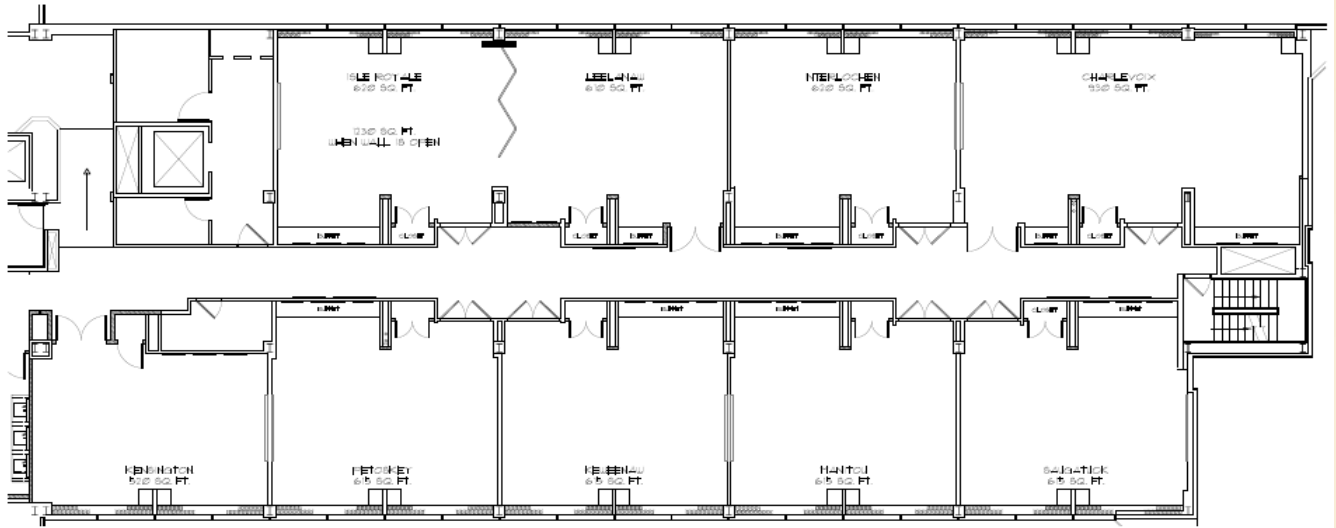

meeting information

Sheraton Detroit Novi

Room	Sq Ft	Ceiling Height	Theatre	Classroom	Conference	U Shape	Banquet
Grand Ballroom	8778	10.8'	800	400	190	NA	500
Ballroom A	1716	10.8'	120	80	40	40	100
Ballroom B	2178	10.8'	200	108	50	40	150
Ballroom C	2178	10.8'	200	108	50	40	150
Ballroom D	2178	10.8'	200	108	50	40	150
St. Clair	1815	8'	120	72	40	40	100
Mackinac	2126	10'	60	60	35	30	200
Marquette	1320	9.3'	100	60	30	30	70
Boardroom	386	8'	-	-	12	-	-

everything
YOU NEED
is here

Sheraton
21111 Haggerty Road Novi, MI 48375

meeting information

Sheraton Detroit Novi

Room	Sq Ft	Ceiling Height	Theatre	Classroom	Conference	U Shape	Banquet
Kensington	520	8'	30	21	15	20	30
Petoskey	615	8'	40	24	20	25	40
Isle Royale	615	8'	40	24	20	25	40
Leelanau	615	8'	40	24	20	25	40
Keweenaw	615	8'	40	24	20	25	40
Manitou	615	8'	40	24	20	25	40
Interlochen	615	8'	40	24	20	25	40
Saugatuck	615	8'	40	24	20	25	40
Charlevoix	930	8'	60	36	30	30	50